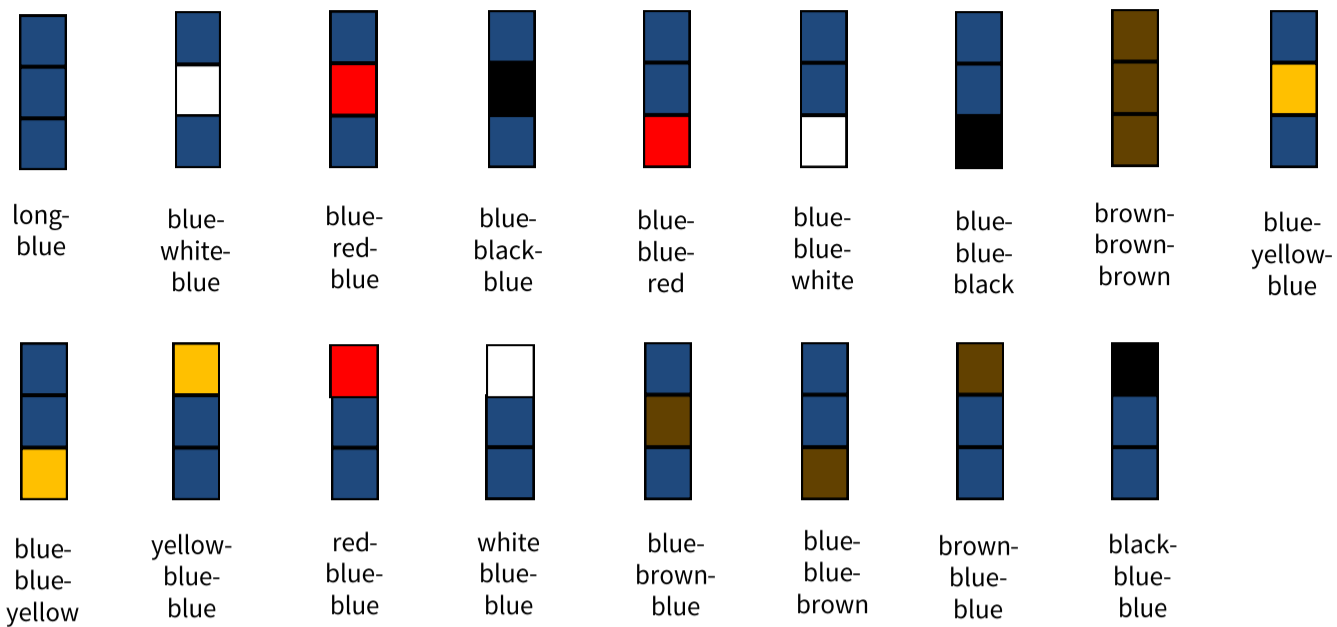

Country Codes of Common Cranes ringed in Europe

Germany

Sweden, Norway

Finnland

Estonia

Latvia

Lithuania

Czech Rep.